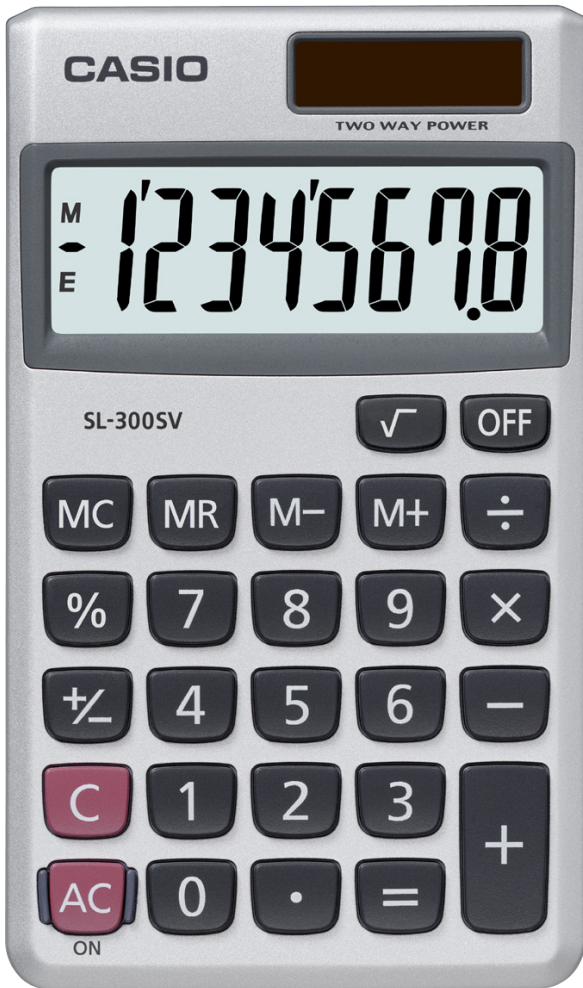

CASIO®

SL-300SV

Solar Plus Power, independent memory, and a profit-margin percent function make this calculator a perfect choice for business and home use.

	FEATURE	SL-300SV
DISPLAY	Type	Big Display
	Digits	8
FEATURES	Independent Memory	X
	Constants for +, -, x, /	X
	Change Sign (+/-)	X
	Percent	X
	Square Root Key	X
	Profit Margin	X
	Clear Last Entry and Clear All	-
MATHEMATICS	Percent Calculations	X
POWER	Dual (Solar and Battery)	X
	Battery	LR54 (LR1130)
	Type	Solar w/ Battery Back Up
	Automatic Power Down	-
SPECIAL FEATURES	Protective Hard Case	-
	Size (H x W x L) Inches	9/32" x 2-3/4" x 4-5/8"
	Weight	6.0 oz