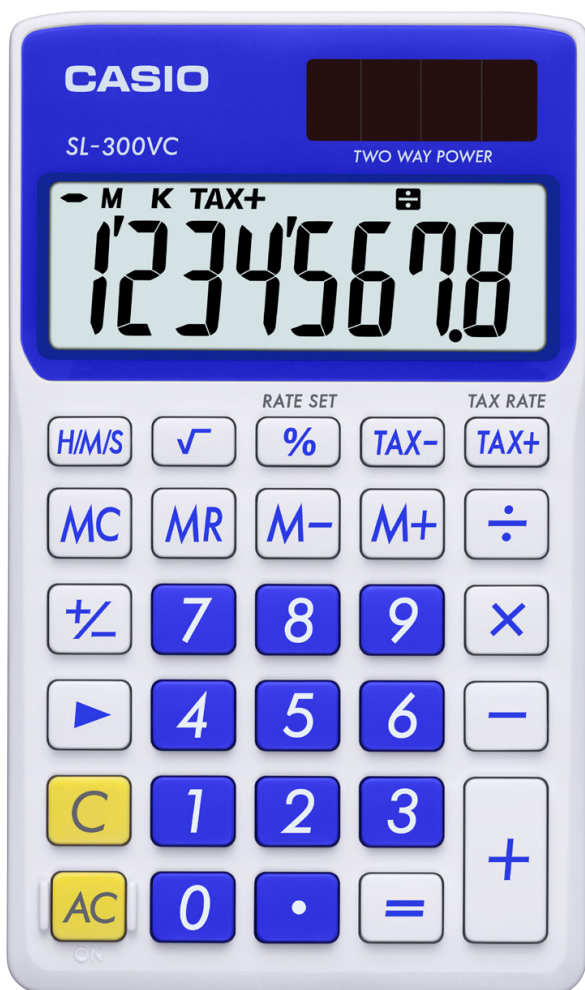

# SL300VC-BE AQUA

Solar Plus Power, independent memory, and a profit-margin percent function make this calculator a perfect choice for business and home use.

Colors Available:

	FEATURE	SL300VC-BE
<b>DISPLAY</b>	Type	Big Display
	Digits	8
<b>FEATURES</b>	Independent Memory	X
	Constants for +, -, x, /	X
	Change Sign (+/-)	X
	Percent	X
	Square Root Key	X
	Profit Margin	X
	Clear Last Entry and Clear All	-
<b>MATHEMATICS</b>	Percent Calculations	X
<b>POWER</b>	Dual (Solar and Battery)	X
	Battery	LR54 (LR1130)
	Type	Solar w/ Battery Back Up
	Automatic Power Down	-
<b>SPECIAL FEATURES</b>	Protective Hard Case	-
	Size (H x W x L) Inches	9/32" x 2-3/4" x 4-5/8"
	Weight	6.0 oz