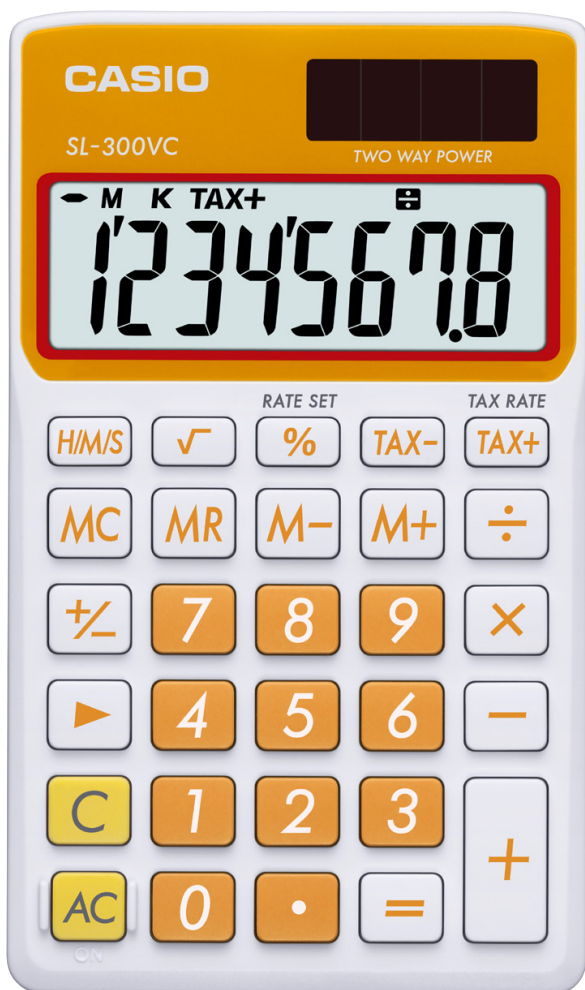

CASIO®

SL300VC-OE CARROT

Solar Plus Power, independent memory, and a profit-margin percent function make this calculator a perfect choice for business and home use.

Colors Available:

	FEATURE	SL300VC-OE
DISPLAY	Type	Big Display
	Digits	8
FEATURES	Independent Memory	X
	Constants for +, -, x, /	X
	Change Sign (+/-)	X
	Percent	X
	Square Root Key	X
	Profit Margin	X
	Clear Last Entry and Clear All	-
MATHEMATICS	Percent Calculations	X
POWER	Dual (Solar and Battery)	X
	Battery	LR54 (LR1130)
	Type	Solar w/ Battery Back Up
	Automatic Power Down	-
SPECIAL FEATURES	Protective Hard Case	-
	Size (H x W x L) Inches	9/32" x 2-3/4" x 4-5/8"
	Weight	6.0 oz