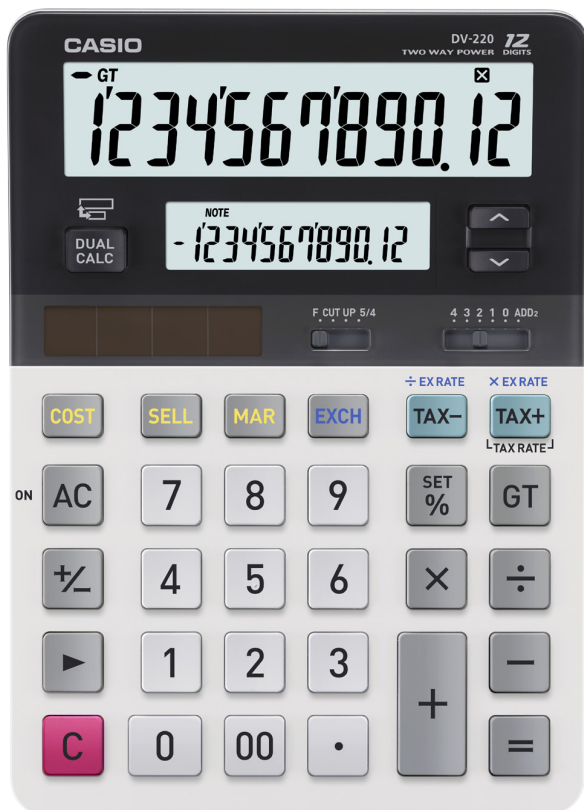

CASIO®

DV-220

The calculator with large and small LCD displays for easier operation.

| | FEATURE | DV-220 |
|--------------------------------|----------------------------------|--------|
| DISPLAY | Digits | 12 |
| | Dual Display | X |
| KEY FEATURES | Independent Memory | - |
| | Cost/Sell/Margin | X |
| | Grand Total (GT) | X |
| | Regular Percent % | X |
| | Profit Margin % | X |
| | Mark-Up (MU) | - |
| | Metric Conversion | - |
| | Square Roots | - |
| | Sign Change (+/-) | X |
| | Shift Key | X |
| | Right Shift | - |
| | 3-Digit Comma Markers | X |
| | Tax Calculation | X |
| | Exchange Calculation | X |
| | Time Calculation | - |
| | Rounding Selector (5/4, Cut, Up) | X |
| | Decimal Selector 0, 1, 2, 3, 4 | X |
| ADD Mode | X | |
| Detachable & Washable Keyboard | - | |
| Two-Way Power | X | |