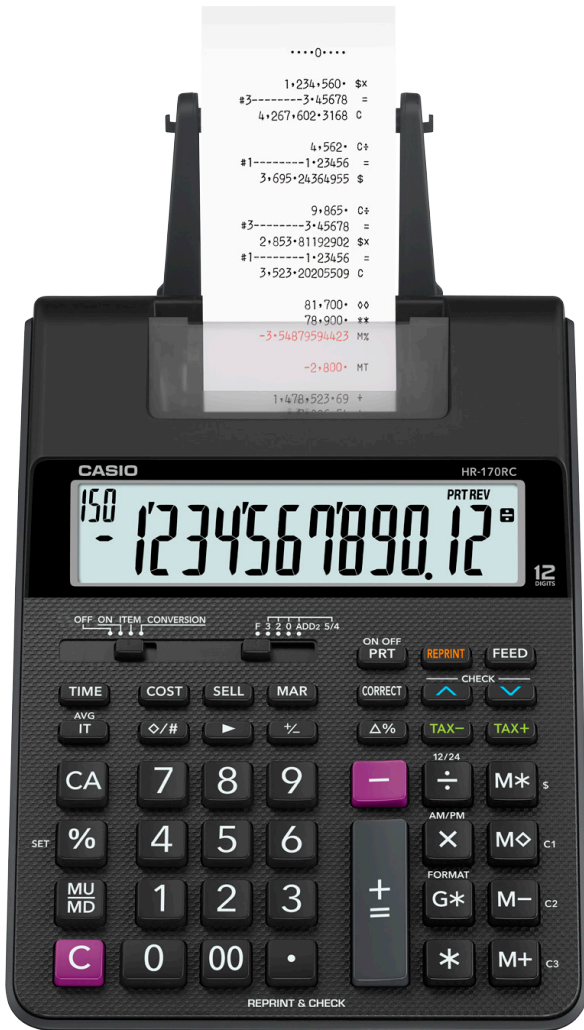

CASIO®

HR-170RC

Next generation compact printing calculator with a host of features. 2-color printing (red/black), all at an affordable price. Features include tax calculations, clock/calendar, and a power adapter.

	FEATURE	HR-170RC
SPECIFICATIONS	Display Type	LCD
	Digits Displayed	12
	Print Color	(2) Black/Red
	Print Speed - Lines / Seconds	2.0
	Paper Width	2 1/4 Inch
	Ink Type	Ink Roll
	Decimal Selector	0,2,3
	Power Supply	AC Adapter (AD-A60024 Included) or 4-AA Batteries (Optional)
	Dimensions (inches) H x W x L	2-9/16" x 6-1/2" x 11-5/8"
	Weight (oz / lbs)	20.1 oz
Accessories	IR-40T (Ink Roll)	
KEY FEATURES	Simple Algebraic Logic	-
	Adding Machine	X
	Sub-total Total	X
	Grand Total (GT)	X
	Independent Memory	X
	Cost/Sell/Margin	X
	Regular Percent %	X
	Profit Margin %	-
	Mark-Up (MU) / Mark-Down (MD)	X
	Sign Change (+/-)	X
	Shift Key	X
	3-Digit Comma Markers	X
	2-Color Printing	X
	Tax Calculation	X
	Exchange Calculation	X
Item Counter	X	
Decimal Selector	X	
ADD Mode	X	