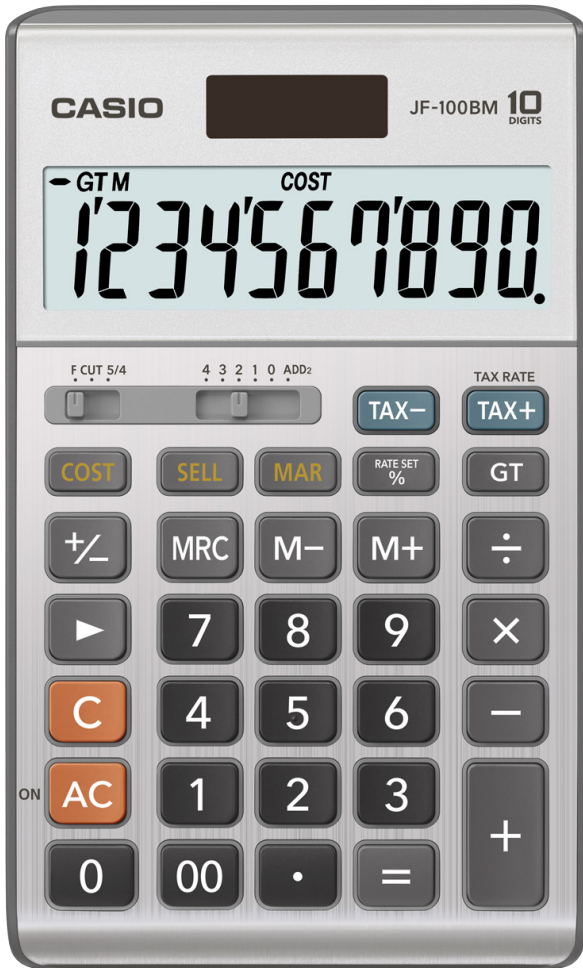

# CASIO®

# JF-100BM

With Solar Plus and Tax Calculations, the JF-100BM is the perfect tool for traveling professionals. Includes Cost/Sell/Margin calculations and an Extra Big Display.

	FEATURE	JF-100BM
DISPLAY	Digits	10
	Dual Display	-
KEY FEATURES	Independent Memory	X
	Cost/Sell/Margin	X
	Grand Total (GT)	X
	Regular Percent %	X
	Profit Margin %	X
	Mark-Up (MU)	-
	Metric Conversion	-
	Square Roots	-
	Sign Change (+/-)	X
	Shift Key	X
	Right Shift	-
	3-Digit Comma Markers	X
	Tax Calculation	X
	Exchange Calculation	-
	Time Calculation	-
	Rounding Selector (5/4, Cut, Up)	X
	Decimal Selector 0, 1, 2, 3, 4	X
ADD Mode	X	
Detachable & Washable Keyboard	-	
Two-Way Power	X	