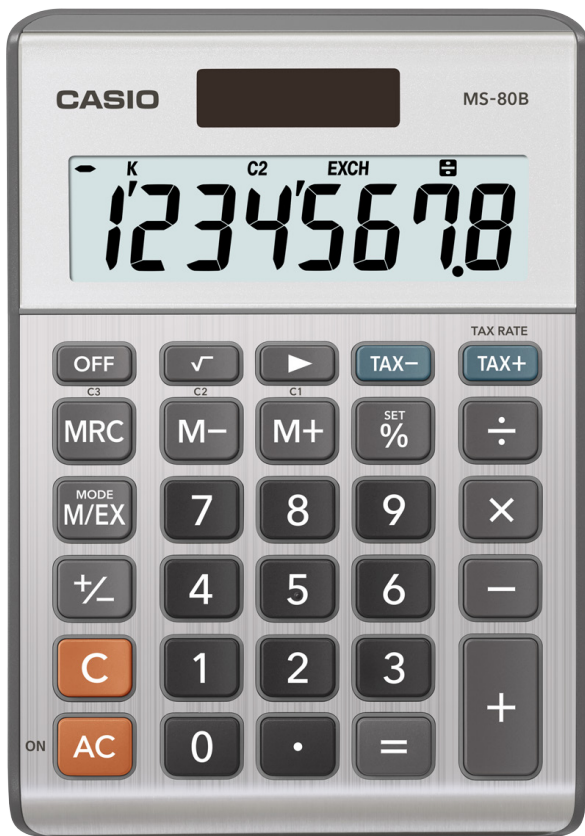

CASIO®

MS-80B

This general purpose desktop model is perfect for home or office. Solar Plus power you can work even in dim light.

	FEATURE	MS-80B
DISPLAY	Digits	8
	Dual Display	-
KEY FEATURES	Independent Memory	X
	Cost/Sell/Margin	-
	Grand Total (GT)	-
	Regular Percent %	X
	Profit Margin %	X
	Mark-Up (MU)	-
	Metric Conversion	-
	Square Roots	X
	Sign Change (+/-)	X
	Shift Key	X
	Right Shift	-
	3-Digit Comma Markers	X
	Tax Calculation	X
	Exchange Calculation	X
	Time Calculation	-
	Rounding Selector (5/4, Cut, Up)	-
	Decimal Selector 0, 1, 2, 3, 4	-
ADD Mode	-	
Detachable & Washable Keyboard	-	
Two-Way Power	X	