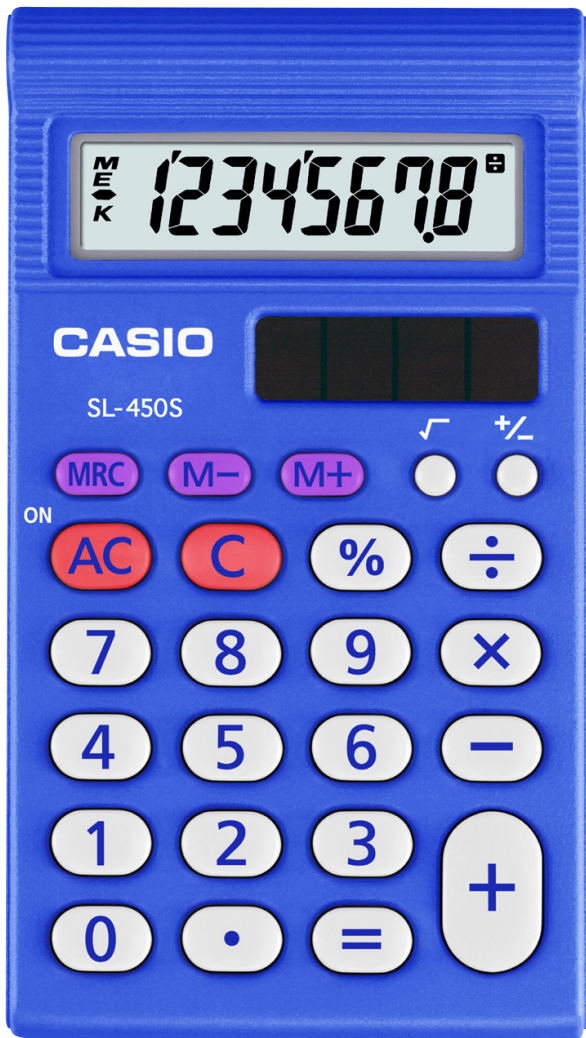

CASIO®

SL-450S

All basic calculators are -t equipped equally. Casio's SL-450S reaches beyond the basics with many unique functions and features designed to help beginning math students and their teachers.

	FEATURE	SL-450S
DISPLAY	Type	Large
	Digits	8
FEATURES	Independent Memory	-
	Constants for +, -, x, /	X
	Change Sign (+/-)	X
	Percent	X
	Square Root Key	X
	Profit Margin	-
	Clear Last Entry and Clear All	X
MATHEMATICS	Percent Calculations	X
POWER	Dual (Solar and Battery)	-
	Battery	-
	Type	Solar
	Automatic Power Down	X
SPECIAL FEATURES	Protective Hard Case	X
	Size (H x W x L) Inches	4.72" x 2.66" x 0.47"
	Weight	3.2 oz